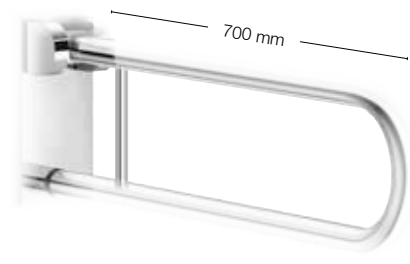

LIVING | BATHROOM ACCESSORIES

FK840

FK841

FK840

Hinged grab bar
Uppfällbart stödhandtag
Sammenklappelig støttehåndtag
Innfällbart støttehåndtak
Taivutettava Tukikahva

Max 150 kg

FK841

Footrest, corner
Fotstöd, hörn
Fodstøtte, hjørne
Fotstøtte, hjørne
Jalkatuki, kulmamalli

Max 150 kg